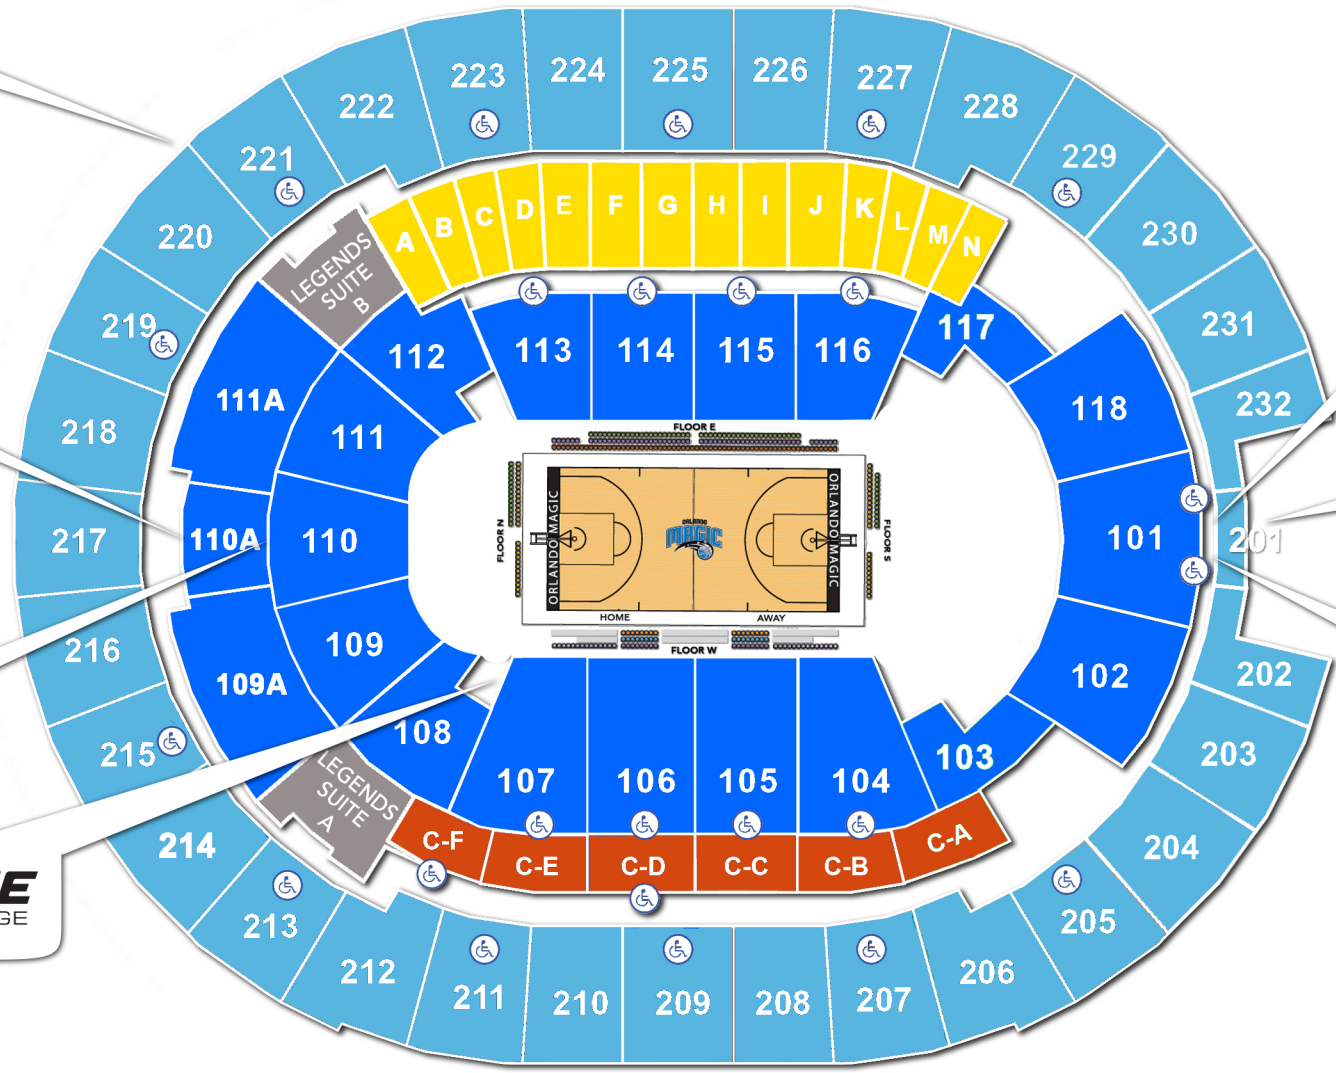

# ORLANDO MAGIC SEATING MAP

THE **ULTRA CLUB**

**BUD LIGHT BASELINE BAR**

**NORTH CLUB BAR**

**Q3**

**NORTH TERRACE BAR**

**jernigan's**

FIELDS AUTO GROUP  
**ULTIMATE LOUNGE**

 TERRACE (LOWER)	 CLUB	 LOGE	 PROMENADE (UPPER)	 ACCESSIBLE
---	--	--	---	--